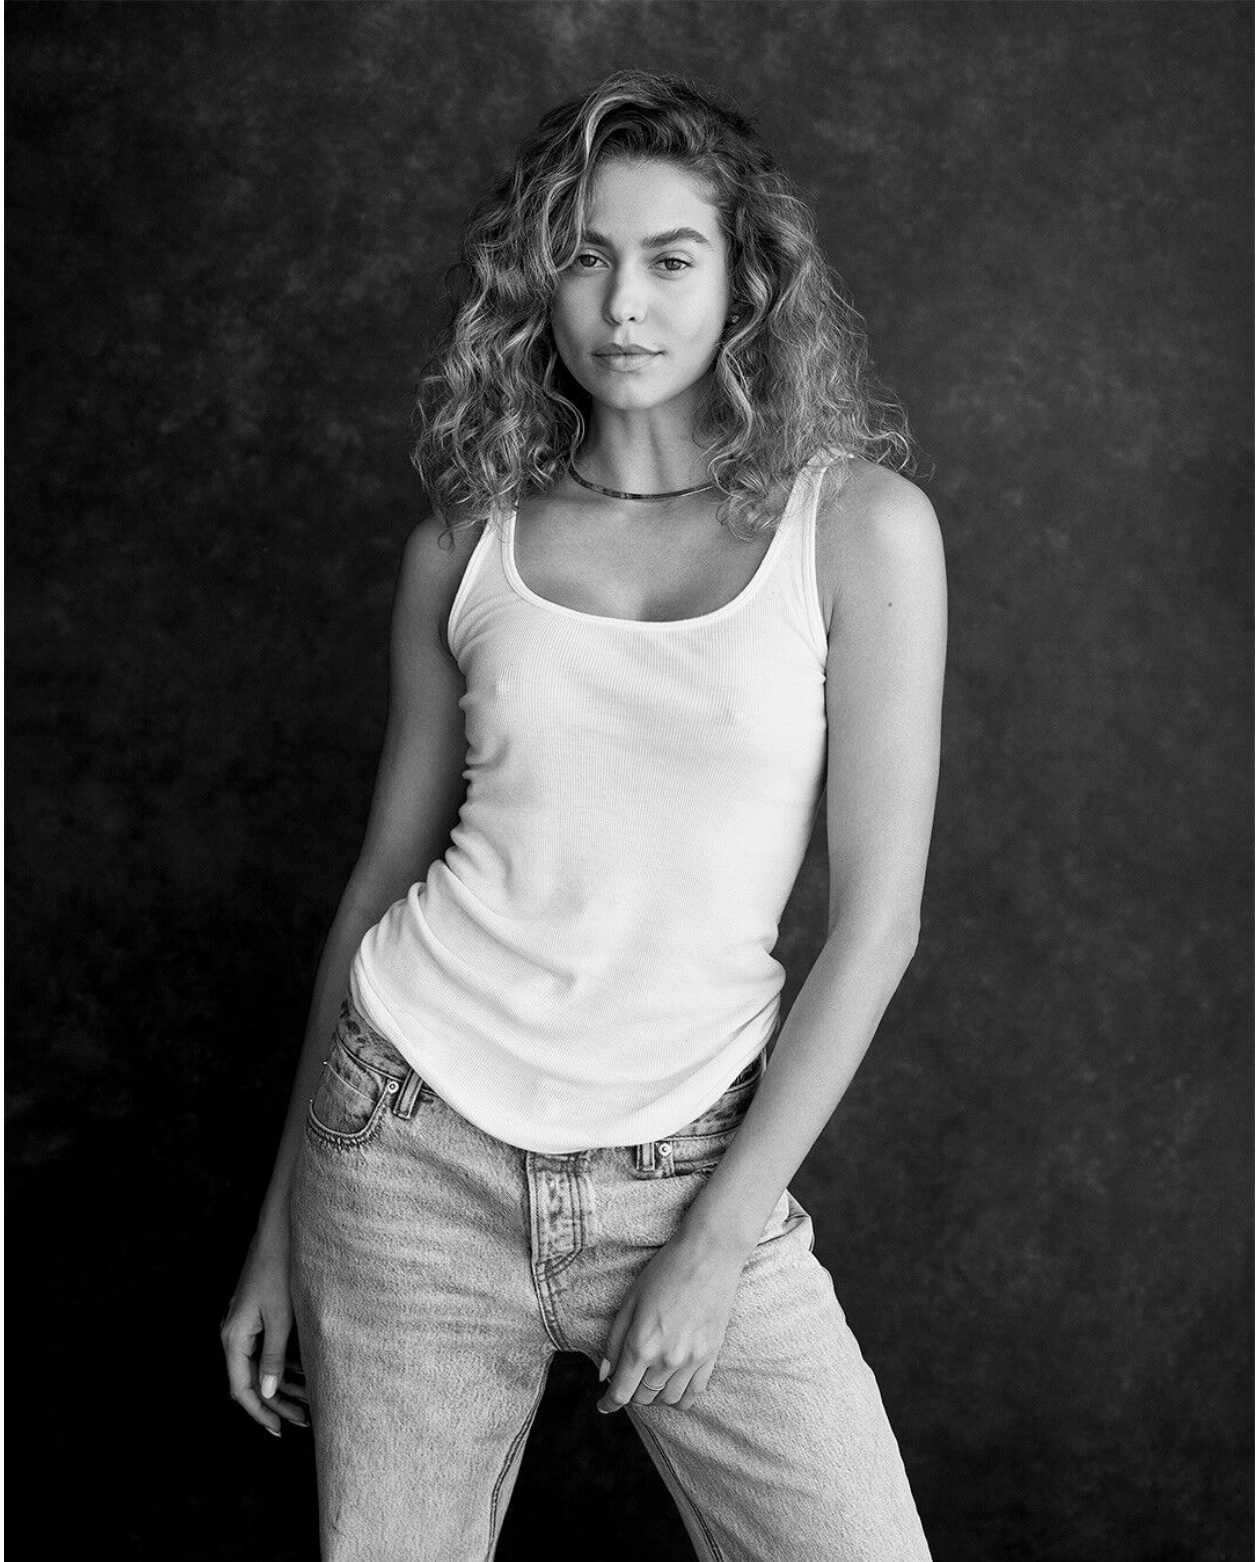

MARIANA PERIN

height 5'10" · bust 34" · waist 25" · hips 36.5" · dress 36 EU/6 US/8 UK
shoes size 39 EU/8 US/6 UK · hair dark blonde · eyes blue-grey